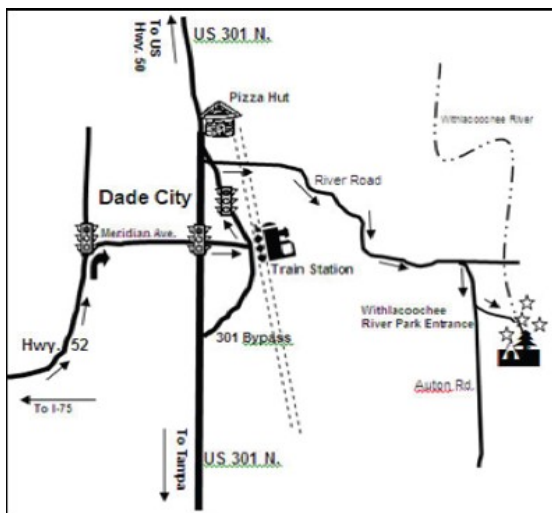

The Club usually meets the Saturday nearest the new Moon on the activity field at the park.

- The park closes at dusk so make arrangements to arrive before that time.
- SPAC members receive reduced camping fees and may pay camping fees online at: www.stpeteastronomyclub.org/
- Both members and non-members may pay on the field upon arrival.
- There are rest rooms and showers available in the RV campground.