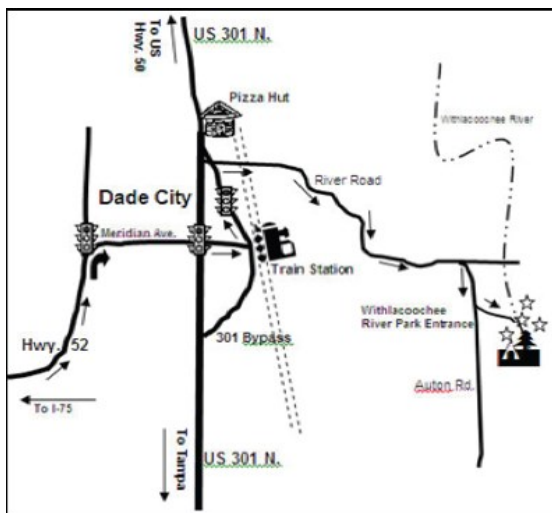

The Club usually meets the Saturday nearest the new Moon on the activity field at the park.

- The park closes at dusk so make arrangements to arrive before that time.
- SPAC members receive reduced camping fees and may pay camping fees online at: www.stpeteastronomyclub.org/
- Both members and non-members may pay on the field upon arrival.
- There are rest rooms and showers available in the RV campground.